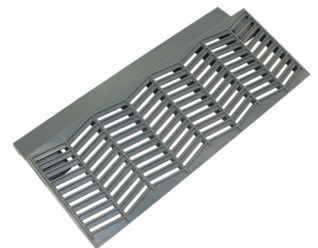

OmniClean Gray Scrub Board

PART NO.: 21533 CASE QTY.: 1