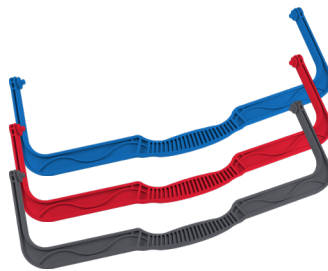

OmniClean Bucket Handles

PART NO.: 21526 COLOR: **Blue** CASE QTY.: 1

PART NO.: 21527 COLOR: **Red** CASE QTY.: 1

PART NO.: 21531 COLOR: **Gray** CASE QTY.: 1