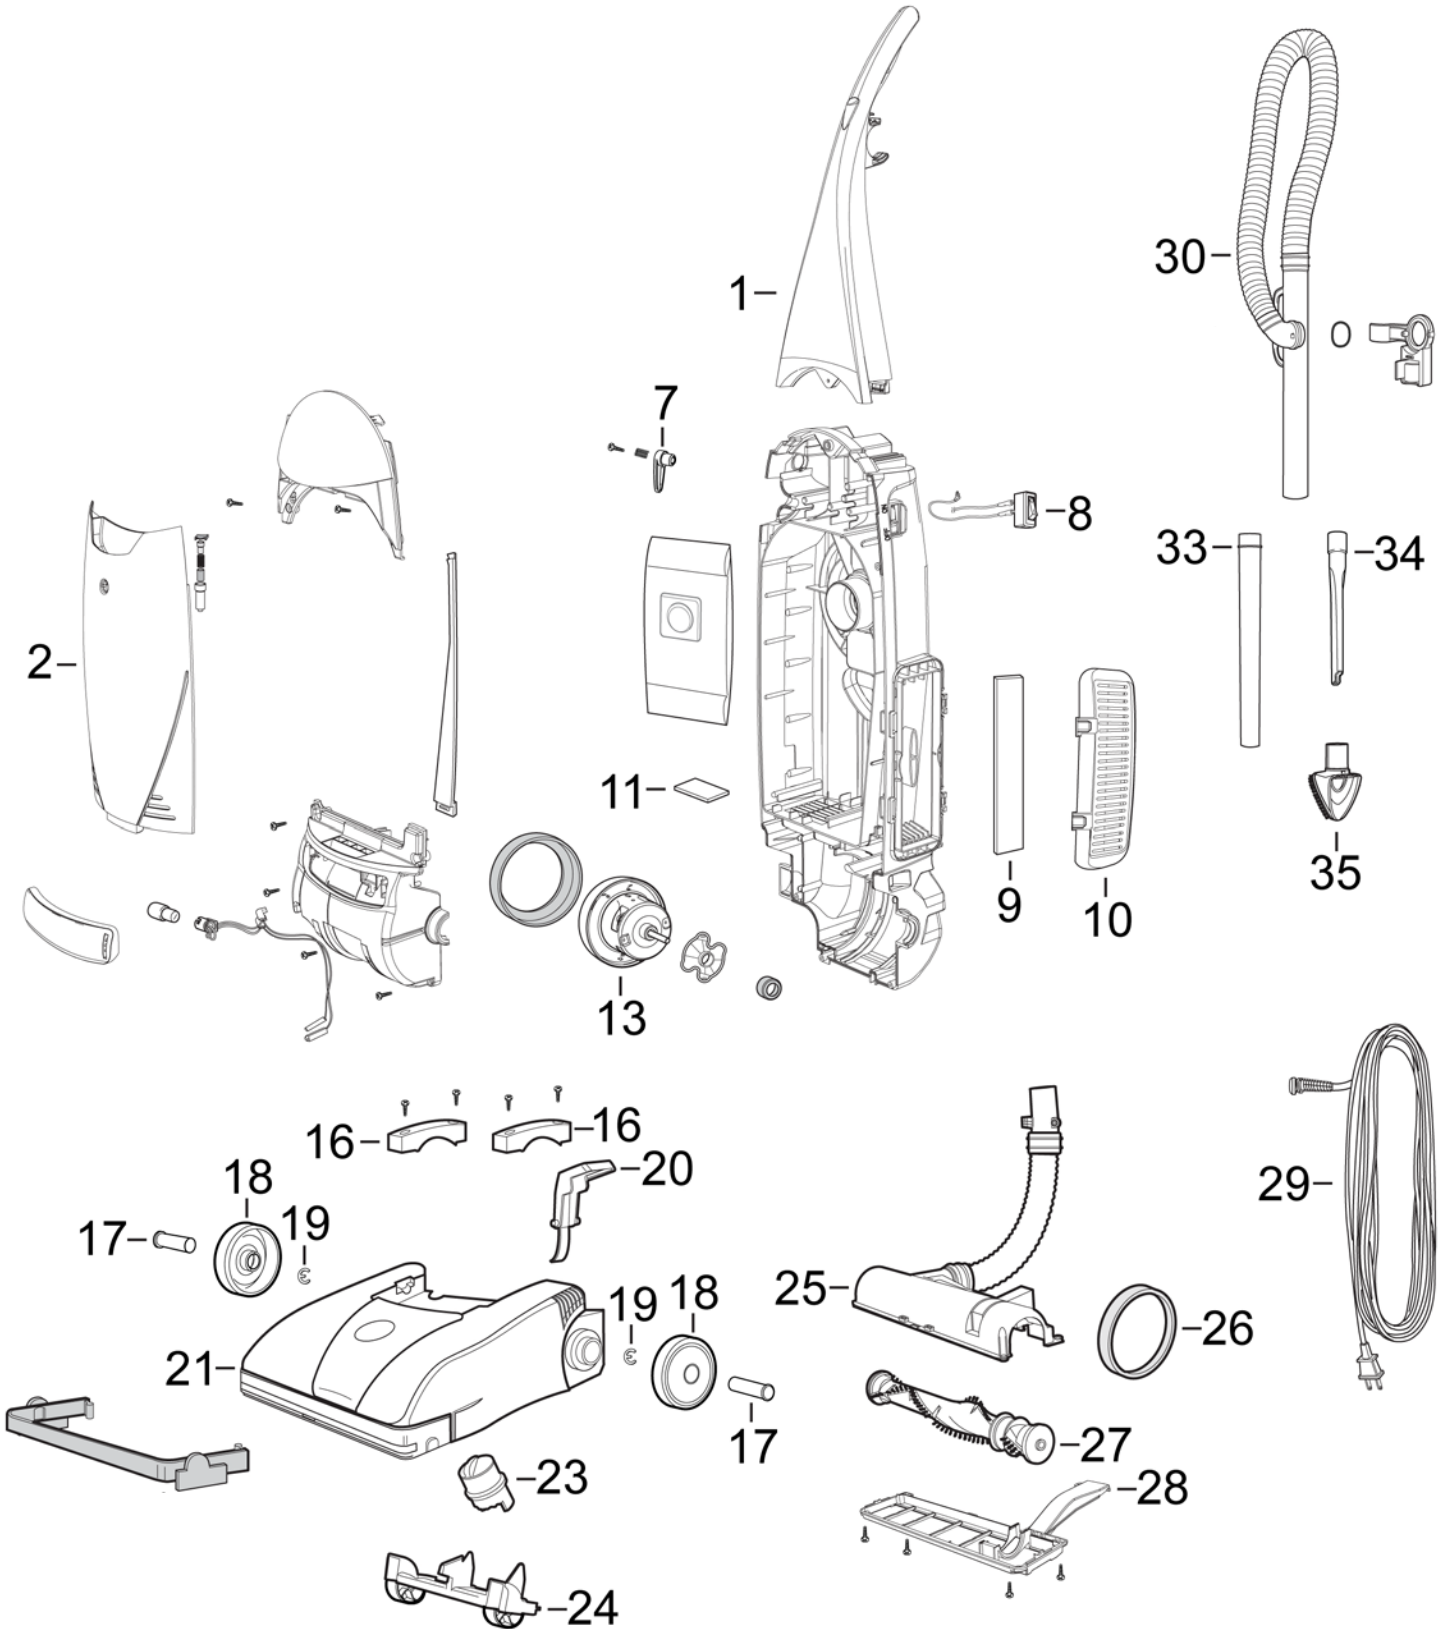

Upright Bagged Vacuum

Pro Bagged BGU1451T

Upright Bagged Vacuum

Pro Bagged BGU1451T

KEY	PART NO	DESCRIPTION
1	2035578	Handle Assembly - Black
2	2035579	Bag Door Assembly - Black - 3530, 71Y7V
7	2031018	Cord Release
8	2031035	Switch
9	27W81	Febreze Post Motor Filter
9	32076	Post Motor Filter
10	2031088	Filter Grille- Post
11	2035576	Pre Motor Filter
13	2032595	Vacuum Motor - 10 Amp
16	2031112	Clamp Pivot
17	2032547	Axle
18	2032070	Rear Wheel
19	2032548	E-ring
20	2031044	Lever Release
21	2035582	Foot Cover - Black
23	2031095	Height Adjustment Knob
24	1610504	Front Wheel Assembly
25	2031110	Case Drum Assembly
26	2031093	Belt
27	2031289	Brush
28	2031168	Access Plate - 71Y7
29	2031825	Cord
30	2031824	Hose Assembly
33	2031068	Extension Wand
34	2031056	Crevice Tool
35	2031059	Combo Tool Upholstery/Dusting
XX	32120	Style 7 Bag (3-pack)
XX	17F91	Style 7 Febreze Bags
XX	1104486	User's Guide - 71Y7V
XX	2031003	Screw for Handle Assembly